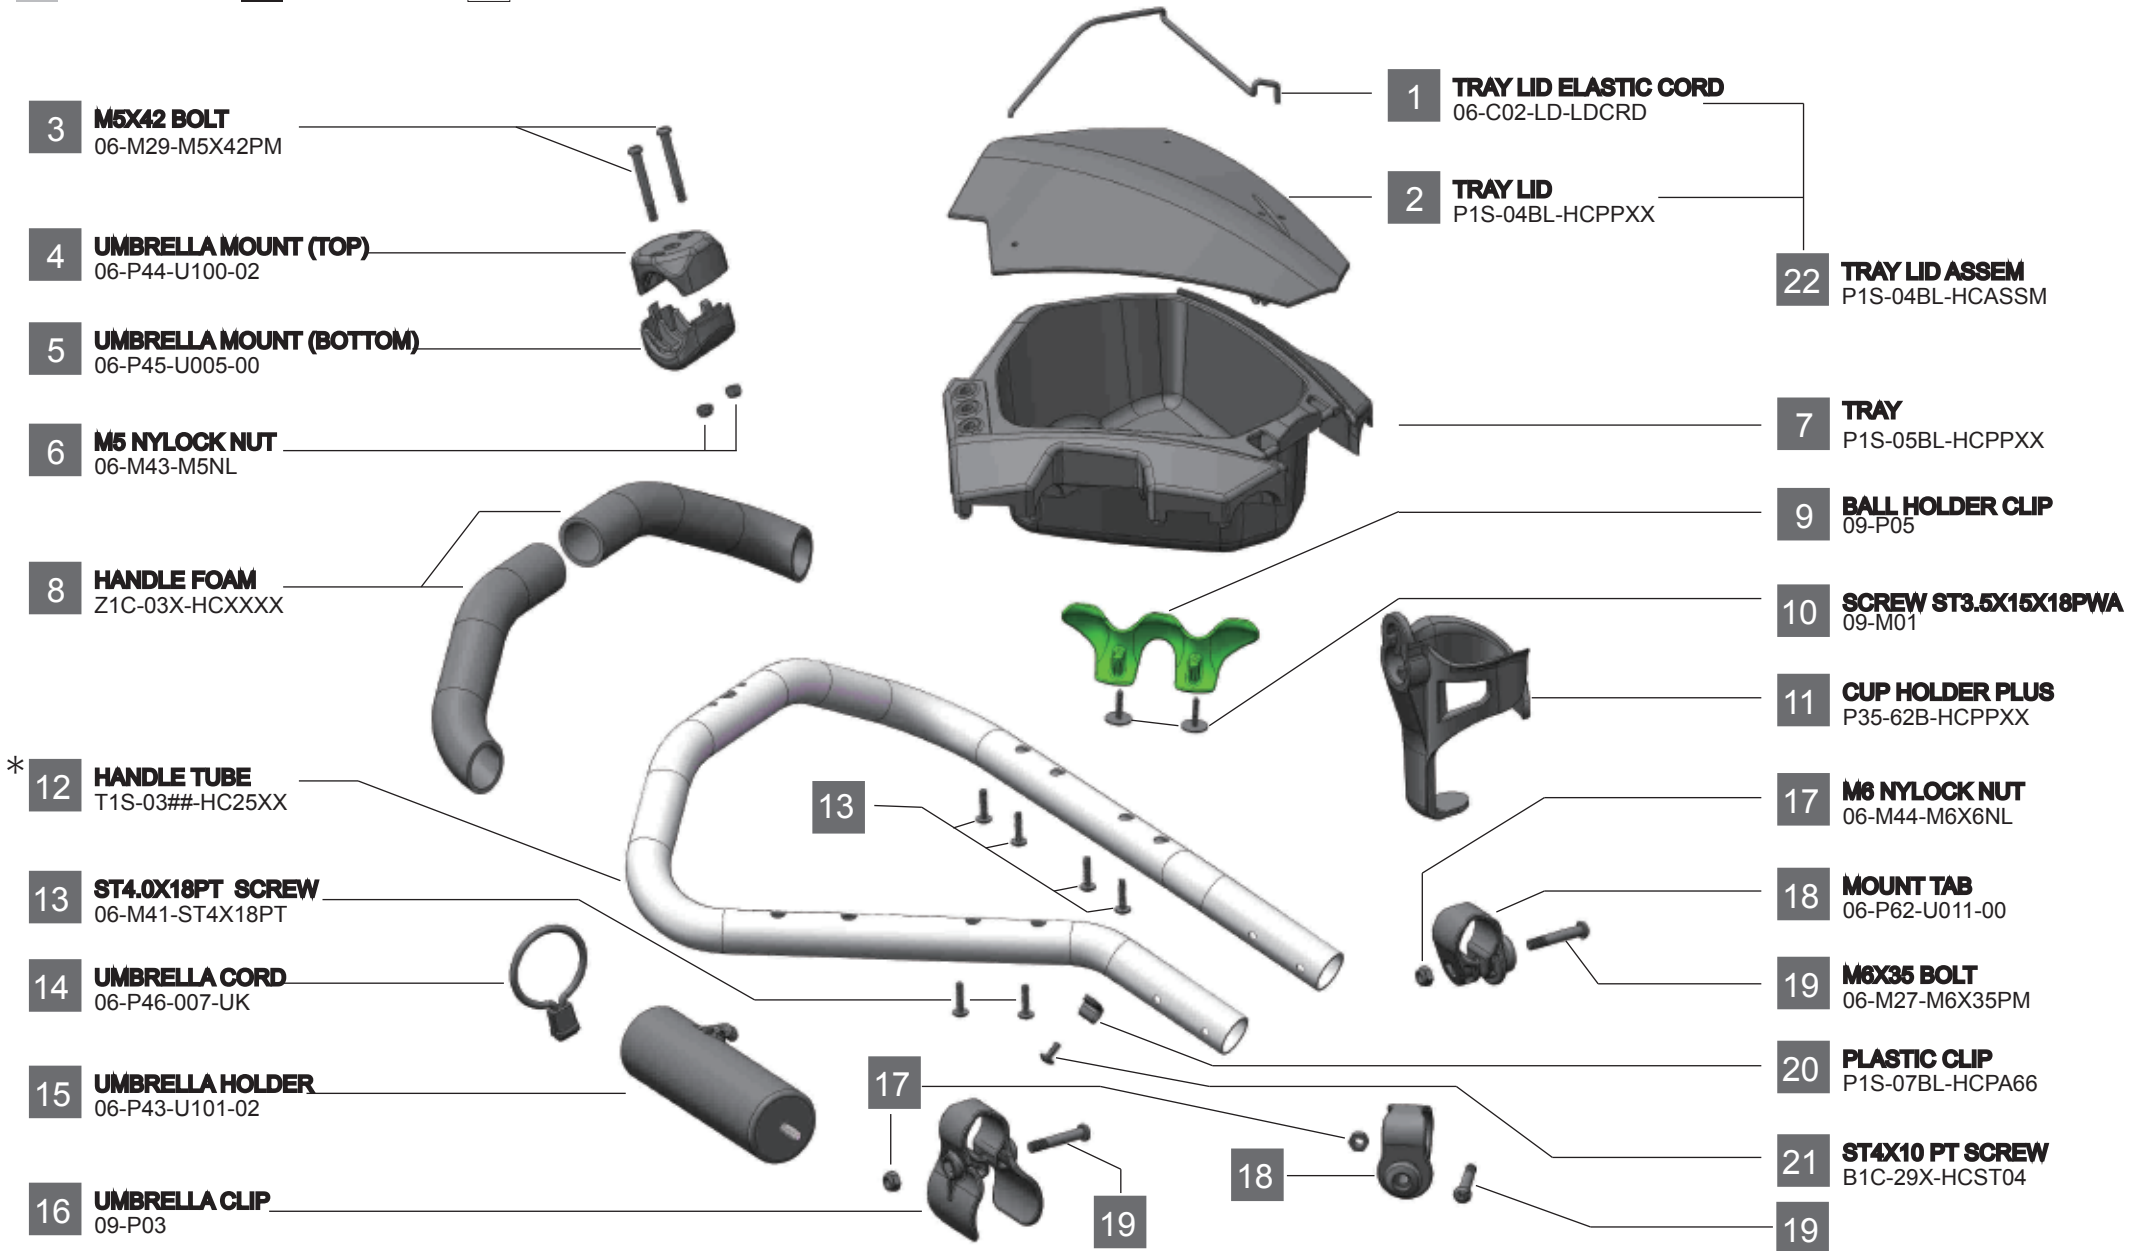

RV1S HANDLE COMPLETE v1.0

* ##-TO SPECIFY COLOR

■ SL-SILVER ■ CH-BLACK □ AW-WHITE

3 **M5X42 BOLT**
06-M29-M5X42PM

4 **UMBRELLA MOUNT (TOP)**
06-P44-U100-02

5 **UMBRELLA MOUNT (BOTTOM)**
06-P45-U005-00

6 **M5 NYLOCK NUT**
06-M43-M5NL

8 **HANDLE FOAM**
Z1C-03X-HCXXXX

* 12 **HANDLE TUBE**
T1S-03##-HC25XX

13 **ST4.0X18PT SCREW**
06-M41-ST4X18PT

14 **UMBRELLA CORD**
06-P46-007-UK

15 **UMBRELLA HOLDER**
06-P43-U101-02

16 **UMBRELLA CLIP**
09-P03

1 **TRAY LID ELASTIC CORD**
06-C02-LD-LDCRD

2 **TRAY LID**
P1S-04BL-HCPPXX

22 **TRAY LID ASSEM**
P1S-04BL-HCASSM

7 **TRAY**
P1S-05BL-HCPPXX

9 **BALL HOLDER CLIP**
09-P05

10 **SCREW ST3.5X15X18PWA**
09-M01

11 **CUP HOLDER PLUS**
P35-62B-HCPPXX

17 **M6 NYLOCK NUT**
06-M44-M6X6NL

18 **MOUNT TAB**
06-P62-U011-00

19 **M6X35 BOLT**
06-M27-M6X35PM

20 **PLASTIC CLIP**
P1S-07BL-HCPA66

21 **ST4X10 PT SCREW**
B1C-29X-HCST04

19